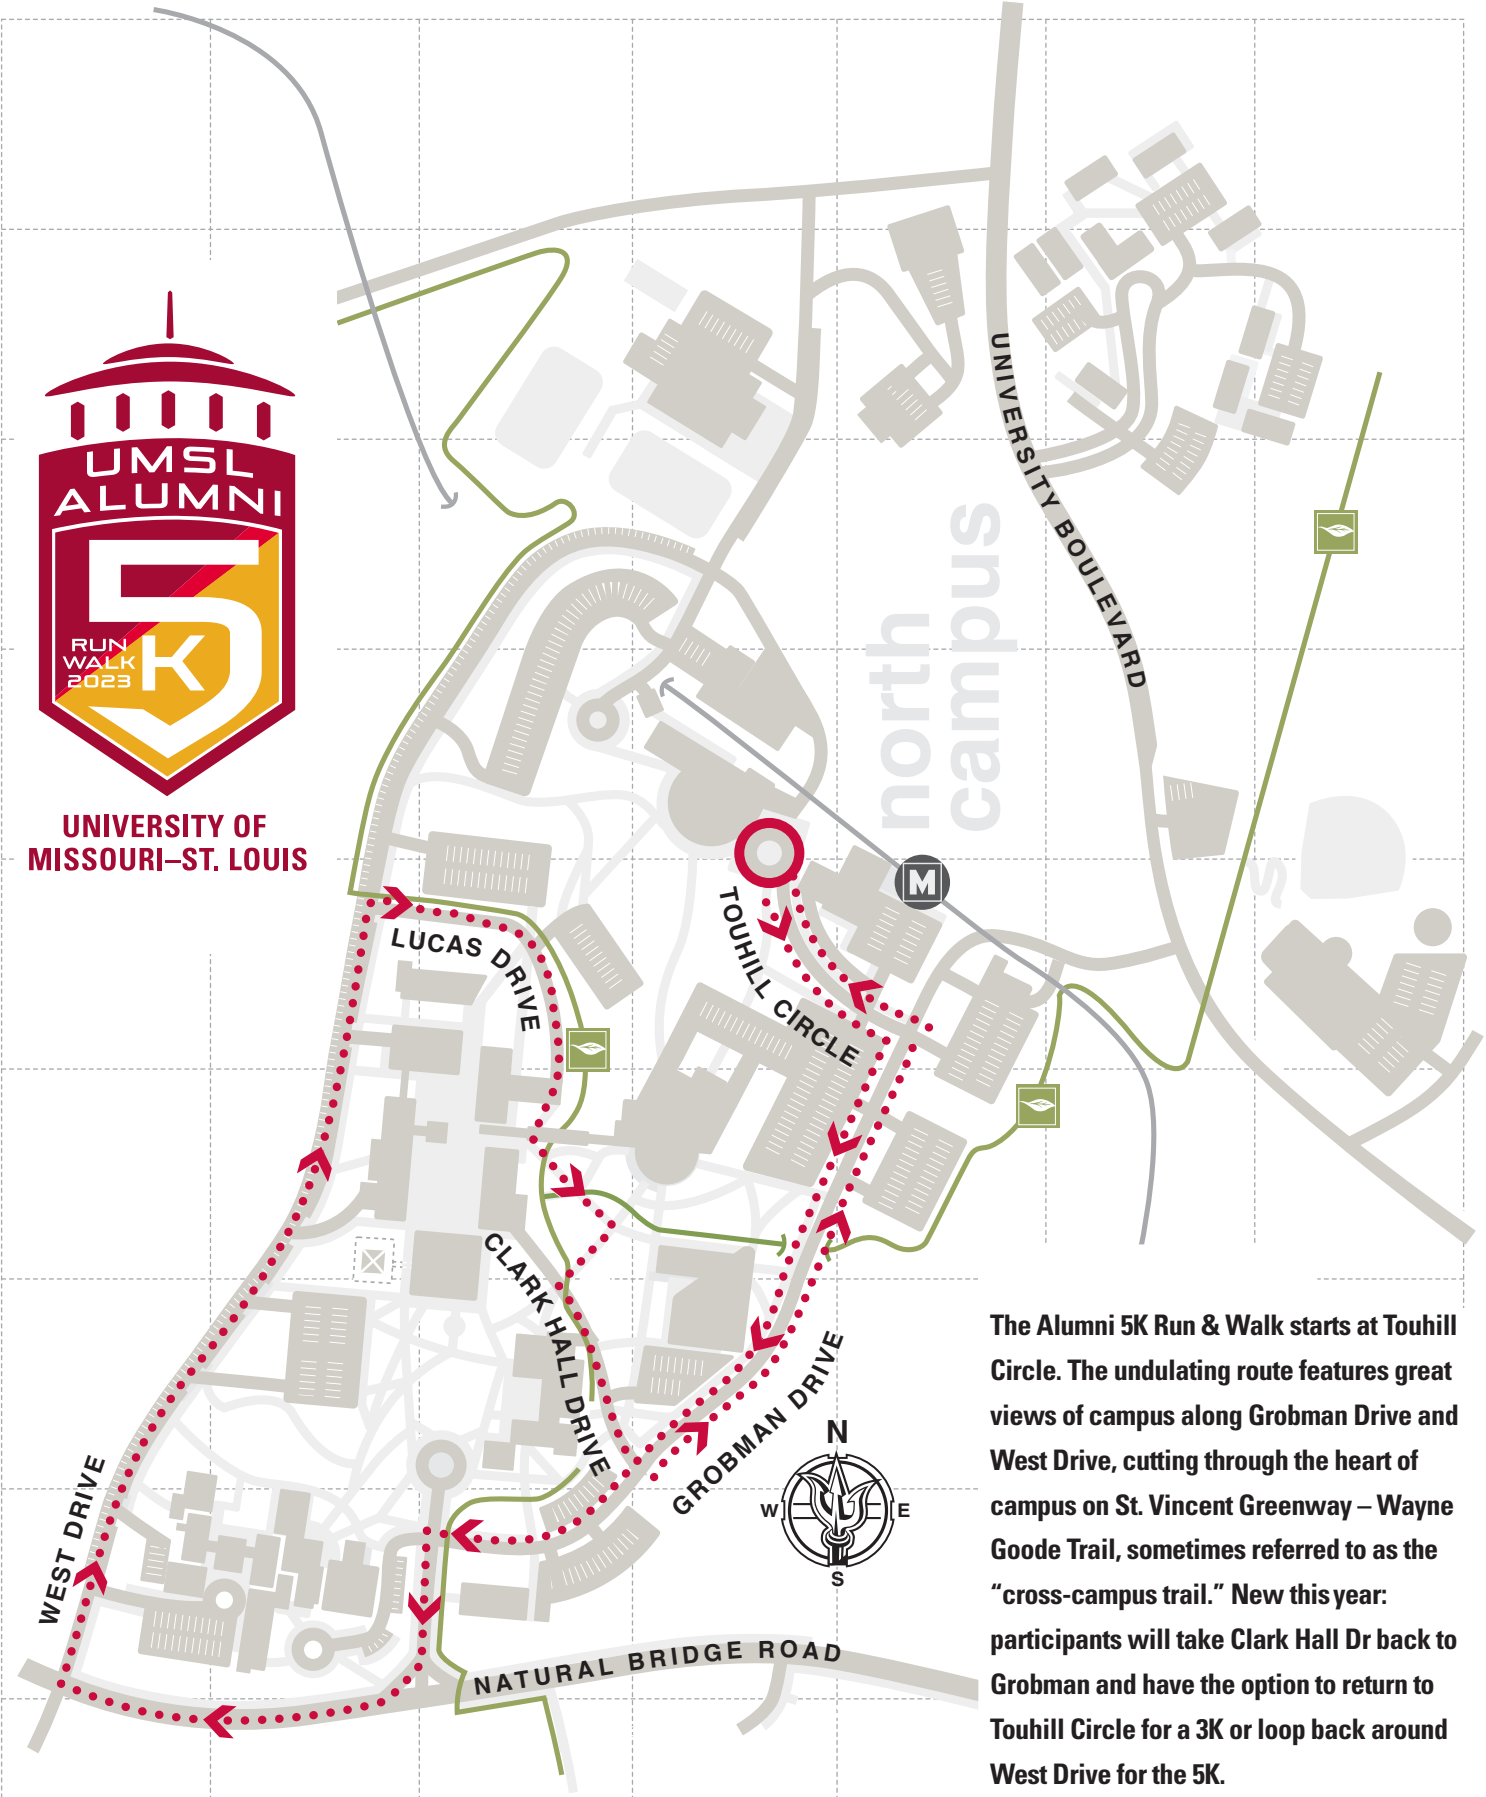

UMSL Alumni Association 3rd annual 5K Run & Walk route

UNIVERSITY OF MISSOURI-ST. LOUIS

The Alumni 5K Run & Walk starts at Touhill Circle. The undulating route features great views of campus along Grobman Drive and West Drive, cutting through the heart of campus on St. Vincent Greenway – Wayne Goode Trail, sometimes referred to as the “cross-campus trail.” New this year: participants will take Clark Hall Dr back to Grobman and have the option to return to Touhill Circle for a 3K or loop back around West Drive for the 5K.